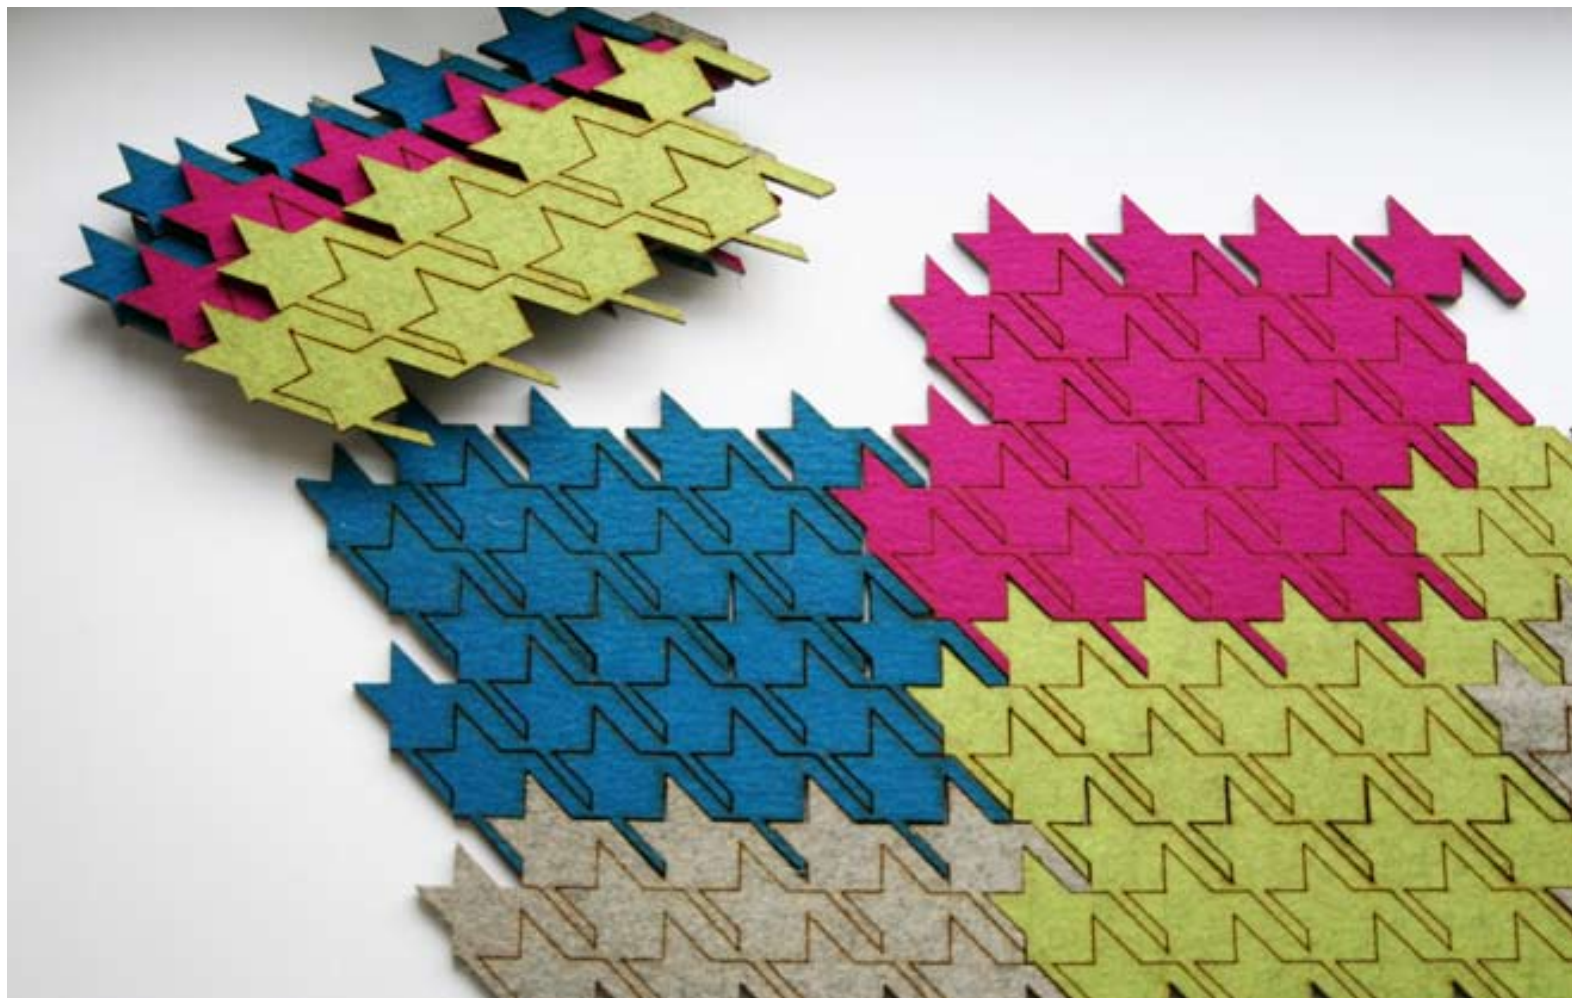

masters of none

Tabletop Collection

by sharif pendleton

interior geometry

a collection of table-top necessities for those who create, remake, and take apart.

each piece lovingly hand made by **masters of none.**

candle cubes

a pair of buildable candle holders that go from tea light to taper-sized, colored wool felt to mirrored acrylic and back again. these exciting little guys are three items in one.

table tiles

the pattern of the houndstooth on these wool felt table tiles allows the individual pieces to interlock so you can make a trivet for your tea pot, a placemat, or a colorful table runner. this is what happens when form and function make a baby.

soak salver

a set of four patterned salvers protect your table-top from water rings in style. preppy patterns like plaid, argyle, houndstooth, and geometric repeats are laser-cut into bamboo that's been treated to look better with age. makes matching your socks a breeze.